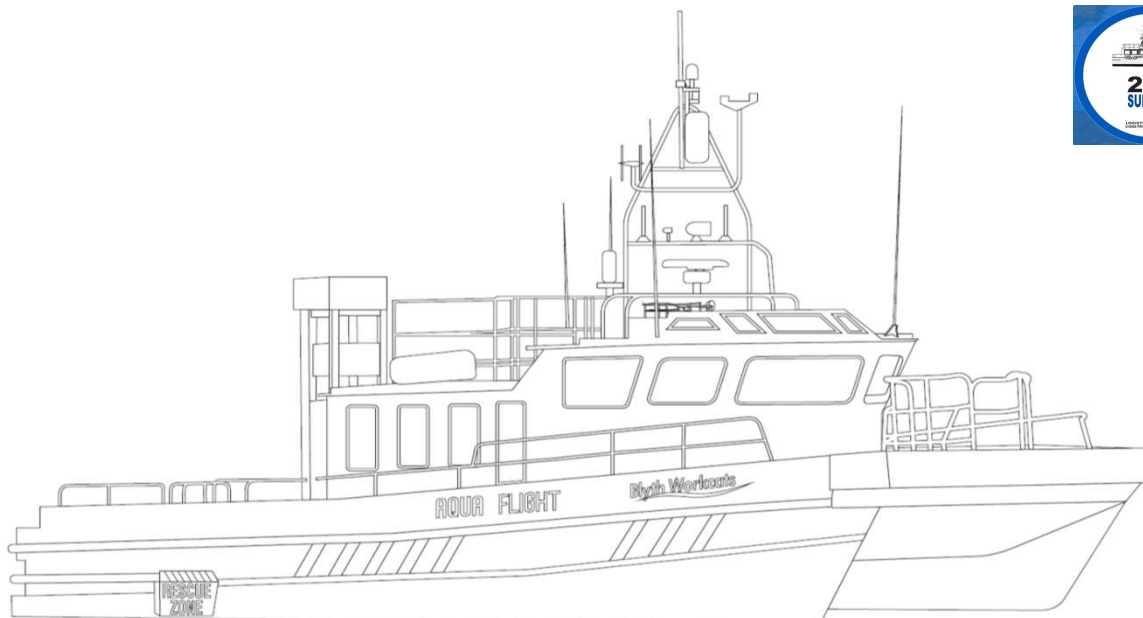

AQUA FLIGHT - OSTEND MARINE SERVICES

more pictures on the website: www.oms-bvba.be

Type:	Fast Crew Transfer Vessel	LOA:	14 m	Bow Fender for Turbine Transfer
Vessel Name:	Aqua Flight	BOA:	4,95 m	Central Moonpool
Yard:	Blyth Workcats Ltd	Draft:	1,2 m	Dedicated Survey Corner
Flag:	Belgian	GT:	29	Person Locator Beacon
Homeport:	Oostende	Engines:	2 x CUMMINGS	AIS
Call Sign:	ORQY	Total Power:	736 kw	Radar
MMSI:	205646000	Propulsion Type:	2x fixed pitch	Electronic Chart System
Capacity:	12 + 2 pax	Max Speed:	24 Knots	Crew accommodation provided (2 cabins)
Contact Details:	Ostend Marine Services Hendrik Baelskaai 13 8400 Oostende			Marad vessel management system
Mobile (vessel):	+32 488 49 11 51			
Mobile (company):	+32 475 44 16 36			